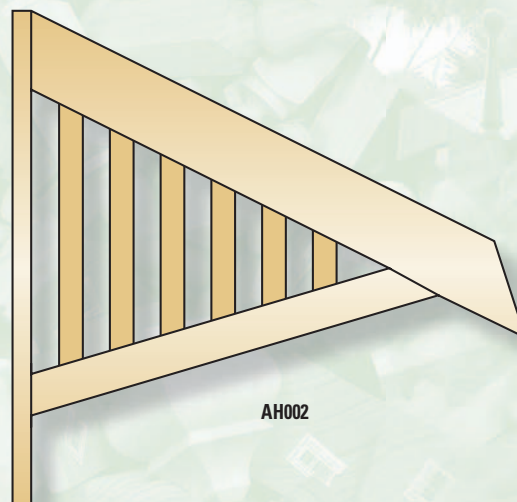

AH001 - Federation Window Canopy Side

Canopy Reach: 740mm

AH002 - Bungalow Window Canopy Side

Canopy Reach: 815mm

AH001

AH002