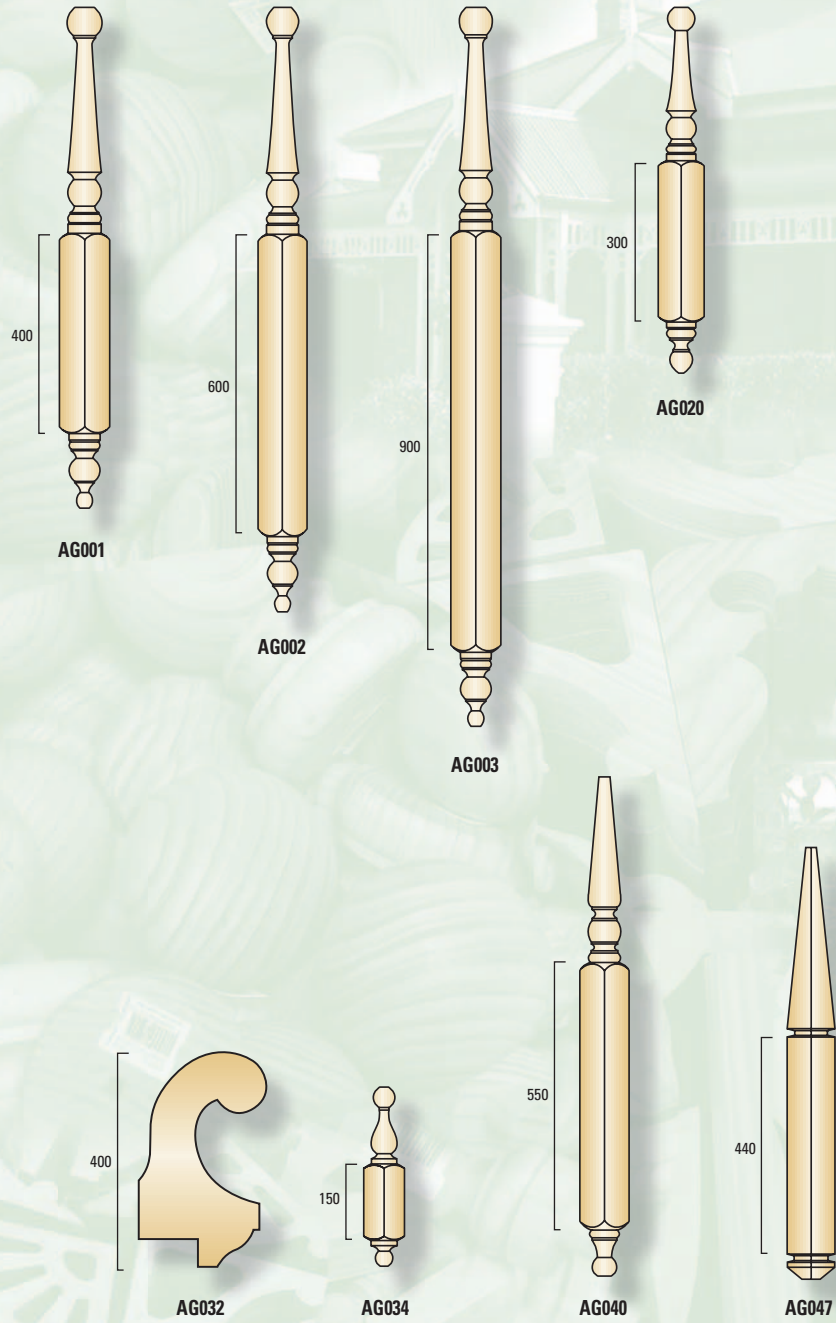

ROOF FINIALS

AG001 - 1000mm Roof Finial

Width: 68mm

AG002 - 1200mm Roof Finial

Width: 68mm

AG003 - 1450mm Roof Finial

Width: 68mm

AG020 - 680mm Roof Finial

Width: 58mm

AG032 - Gooseneck Roof Finial

Thickness: 65mm

AG034 - 350mm Roof Finial

Width: 57mm

AG040 - 1000mm Spear Roof Finial

Width: 68mm

AG047 - 875mm Pyramid Roof Finial

Width: 68mm

FACIA TRIM & ROSETTES

AF001 - Facia Trim

Length: 960mm Width: 95mm Thickness: 9mm

AR001 - 80mm Rosette

Thickness: 19mm

AR002 - 110mm Rosette

Thickness: 19mm

AR004 - 175mm Rosette

Thickness: 19mm